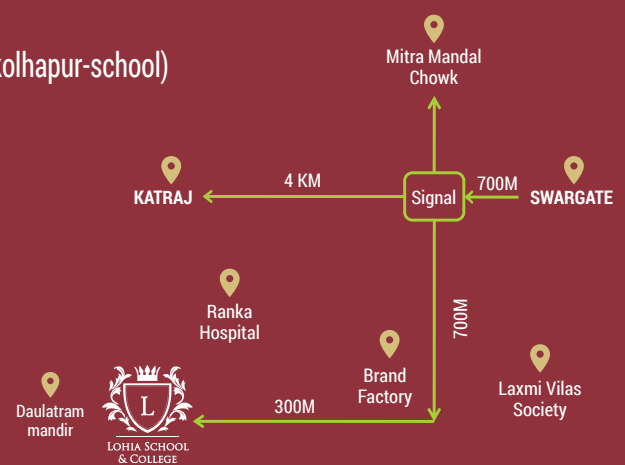

9545509844 | 7776948007
lohiajrcollege@gmail.com

**Plot No. 413 B, Mukundnagar, Daulatram Udyan
Campus, Near Ranka Hospital, Pune - 411037**